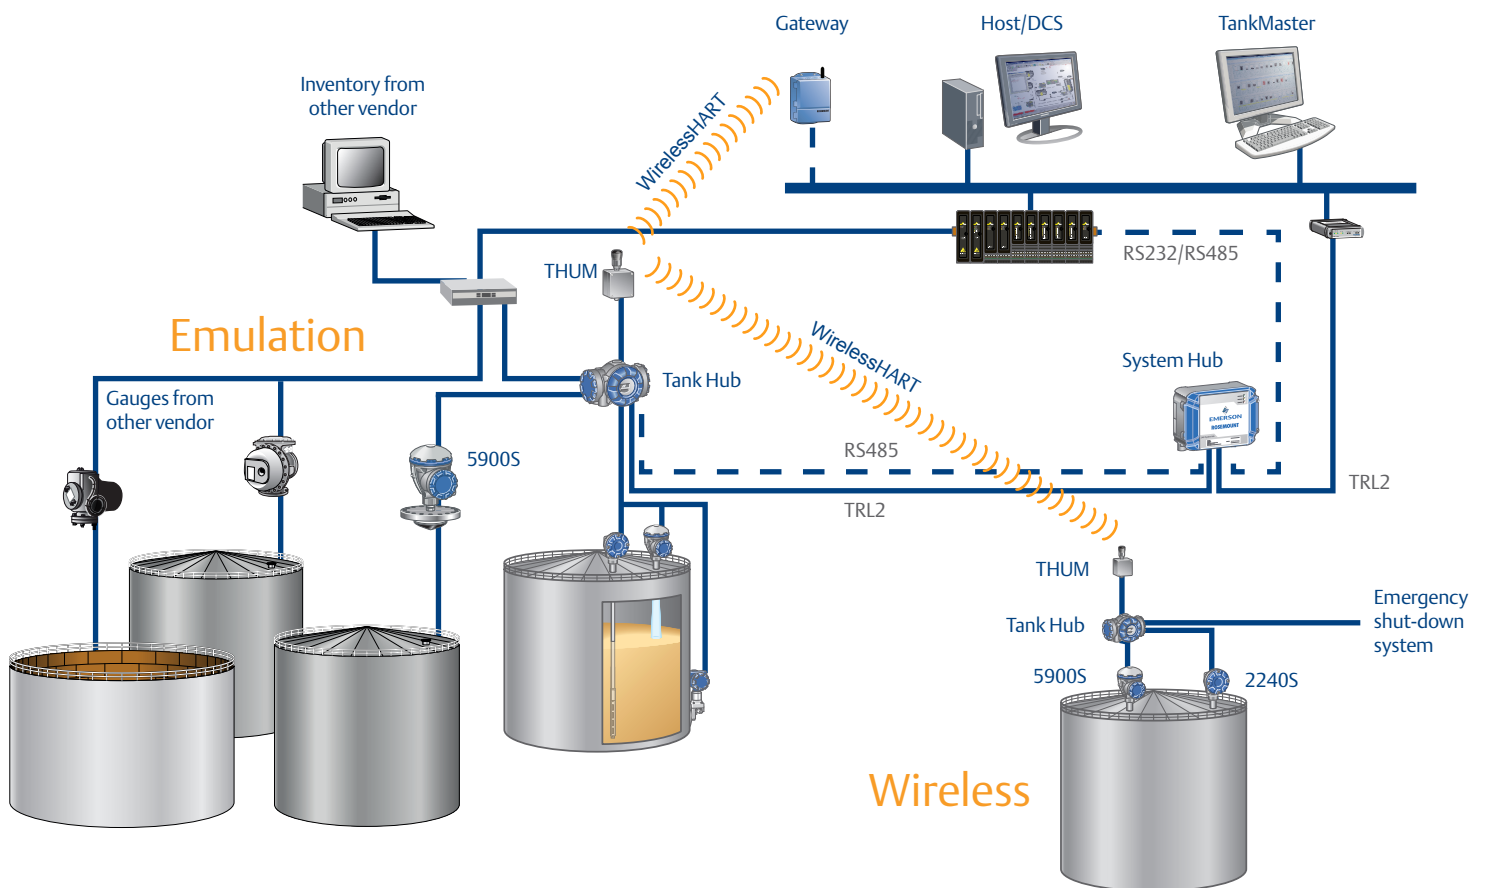

## Improve safety and quality

Replace old gauging technology with new radar level gauges to reduce the risk of leaks, spills and product contamination. Keep up with the latest standards for overfill prevention and rest assured you have done what you can to minimize risk for people and the environment.

## Strengthen precision with radar level gauges

Choose non-contact Rosemount 5900S gauges with level measurement accuracy of  $\pm 0.5$  mm (0.02 in.) and get precise data for custody transfer, inventory management and loss control.

## Emulation\* – the smart and easy way forward

Avoid rewiring and trenching, improve precision and efficiency and lower the risk of interruptions and disturbances. Benefit from emulation technology from Rosemount and install modern non-contact level radar gauges in your plant. Use the money you save on emulation to replace outdated equipment tank by tank.

\* Emulation: Using another vendor's field and control room communication protocol